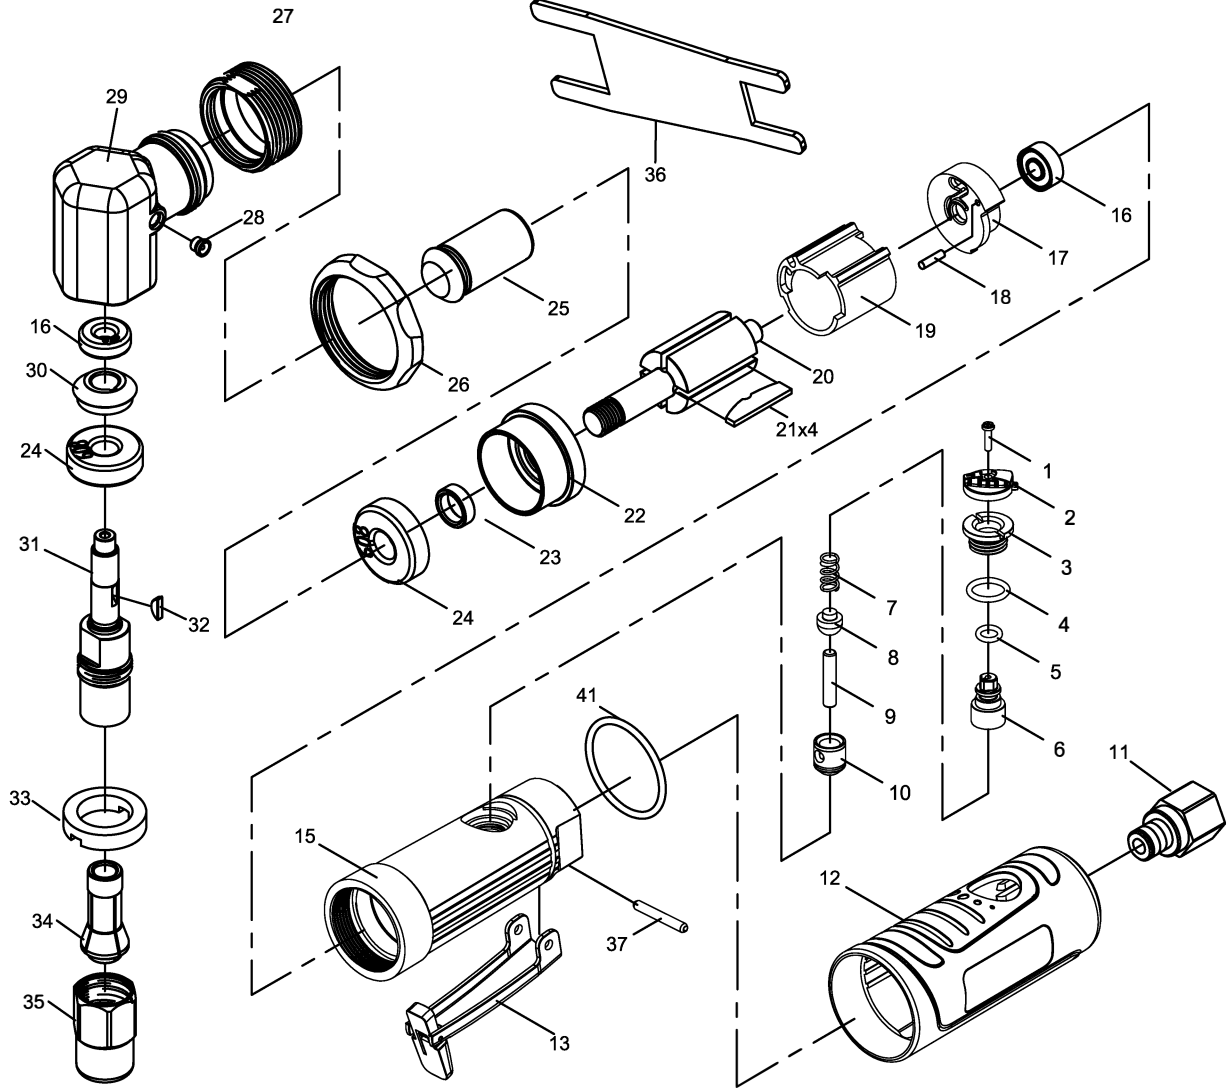

OS-8714A-22 **GAV** HAVALI KALIPÇI TAŞLAMA

NO.	PART.NO.	PARÇA ADI	ADET	NO.	PART.NO.	PARÇA ADI	ADET
01	861401C	SCREW	1	25	872417	GEAR SET (16T)CLAMP	1
02	861402C	REGULATOR KNOB	1	26	871415	NUT	1
03	861441C	NUT	1	27	871416	FRONT NUT	1
04	OR-P11	O-RING	1	28	638047	GREASE FITTING	1
05	589050	O-RING	1	29	872424-1	ANGLE HEAD	1
06	861444C	REGULATOR	1	30	872418	GEAR SET (18T)	1
07	861403C	THROTTLE VALVE SPRING	1	31	872425	COLLET BODY	1
08	861404	VALVE	1	32	872939	WOODRUFF KEY	1
09	861405C	VALVE STEM	1	33	872426	BEARING RETAINER	1
10	861406C	VALVE BUSHING	1	34	308024-1	1/4" COLLET (6mm)	1
11	861407	AIR INLET	1	35	872412	COLLET NUT	1
12	861410C-RD	COMPOSIT HOUSING	1	36	872429	COLLET WRENCH	2
13	871408D	THROTTLE LEVER	1	37	861448C	O-RING	1
14	SPP0324	SPRING PIN	1				
15	861410CA	HANDLE	1				
16	B696ZZ	BALL BEARING	2				
17	872406	REAR END PLATE	1				
18	872822	SPRING PIN	1				
19	861416	CYLINDER	1				
20	861414D	ROTOR	1				
21	861415	ROTOR BLADE	4				
22	871414	FRONT END PLATE	1				
23	872413	SPACER	1				
24	B608ZZ	BALL BEARING	2				